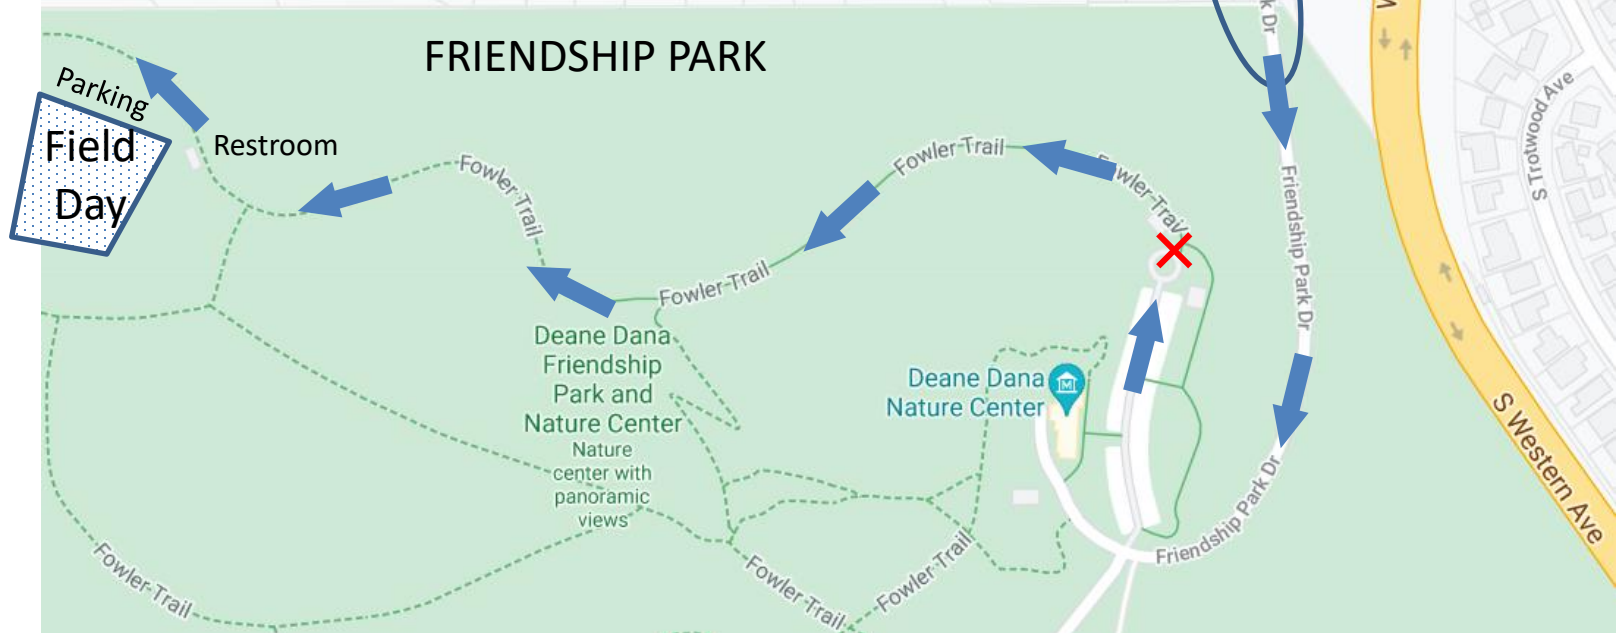

# W6TRW Field Day Site

- Friendship Park, San Pedro, CA

# W6TRW Field Day Site Lower Entrance Detail

- From Western Ave, turn uphill onto 9th St
- Take the first left (Friendship Park Dr) up the hill to the park
- Gate is locked after 6 PM
- Drive up to the Deane Dana Nature Center parking lot, second gate; locked after 6 PM
- Drive up the hill (blue arrows) and park

# W6TRW Field Day Site Upper Entrance Detail

- From Western Ave, drive up Miraleste to PV Drive East
- Turn left onto PV Drive East
- Drive 1.3 miles to Calle Aventura and turn left
- Come to the end of Calle Aventura
- Drive through the gate and park