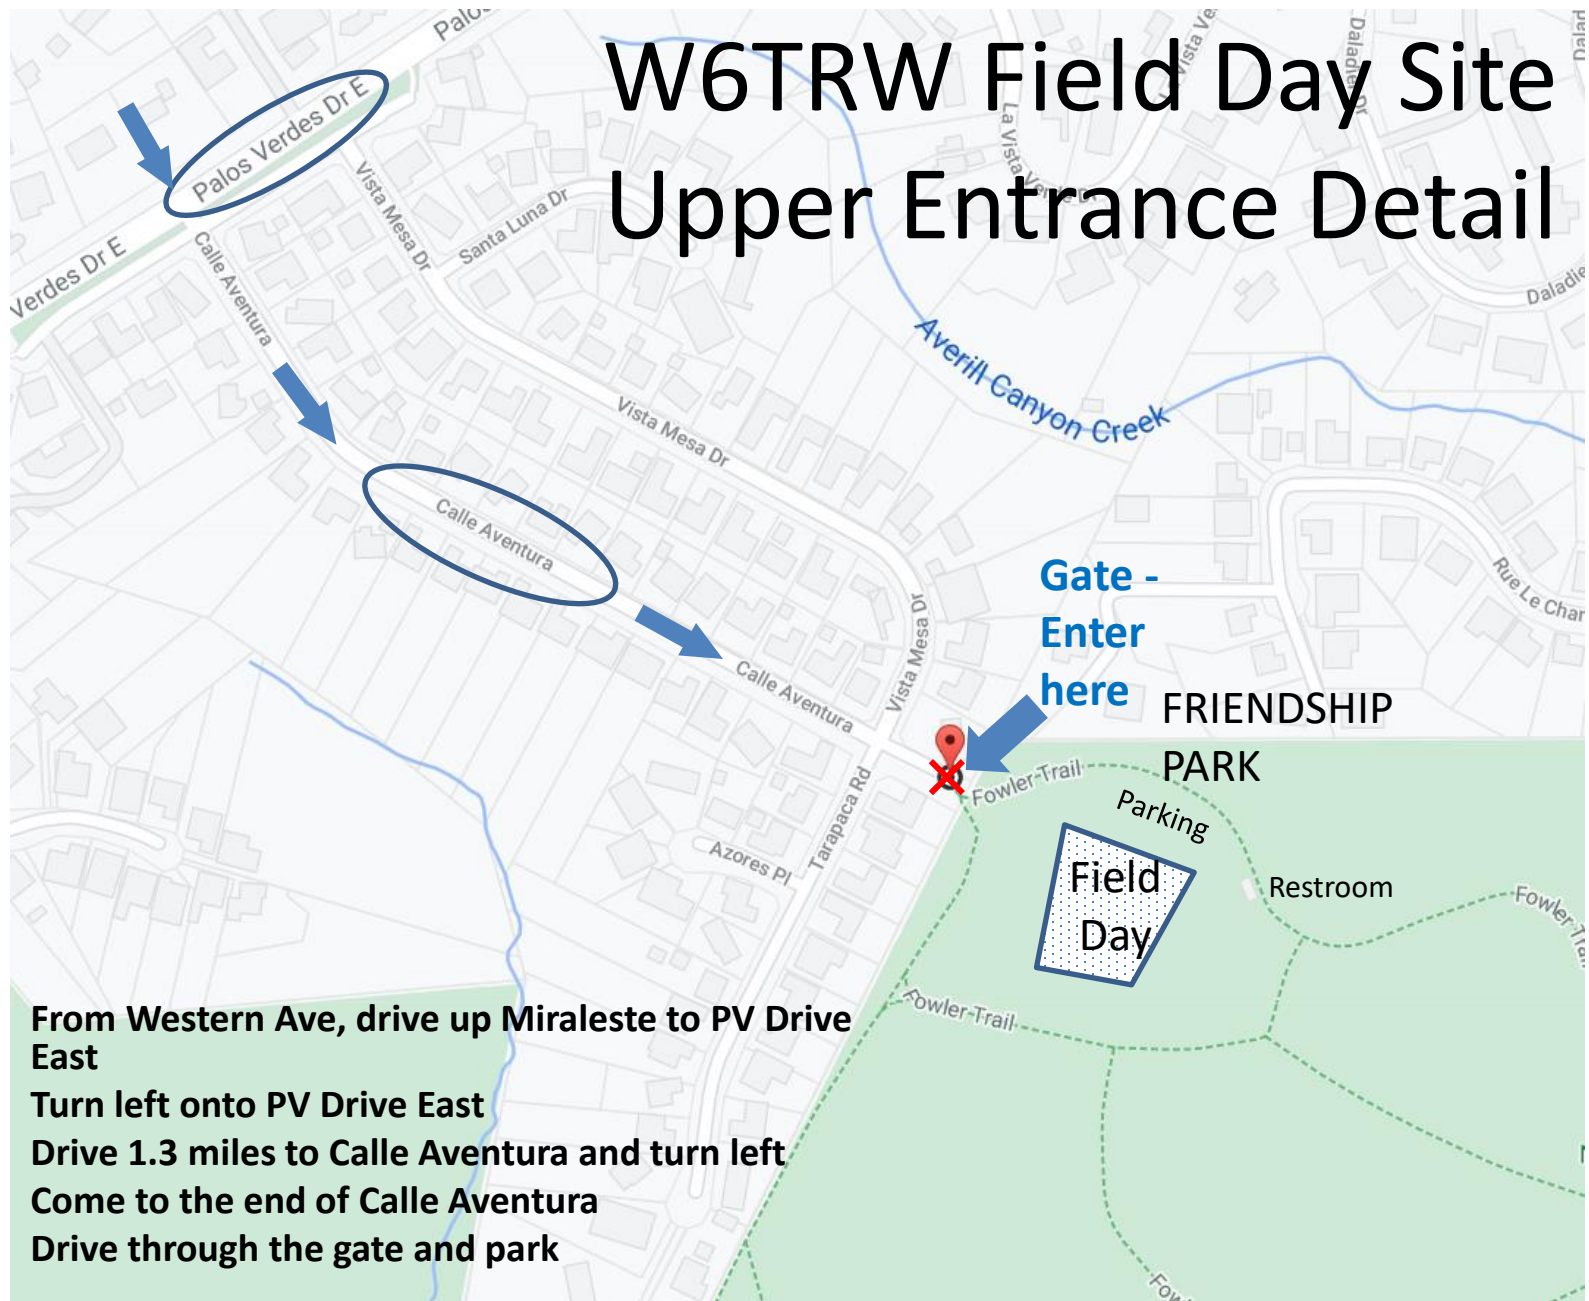

# W6TRW Field Day Site

- Friendship Park, San Pedro, CA

# W6TRW Field Day Site Lower Entrance Detail

- From Western Ave, turn uphill onto 9th St
- Take the first left (Friendship Park Dr) up the hill to the park
- Gate is locked after 6 PM
- Drive up to the Deane Dana Nature Center parking lot, second gate; locked after 6 PM
- Drive up the hill (blue arrows) and park

# W6TRW Field Day Site Upper Entrance Detail

- From Western Ave, drive up Miraleste to PV Drive East
- Turn left onto PV Drive East
- Drive 1.3 miles to Calle Aventura and turn left
- Come to the end of Calle Aventura
- Drive through the gate and park