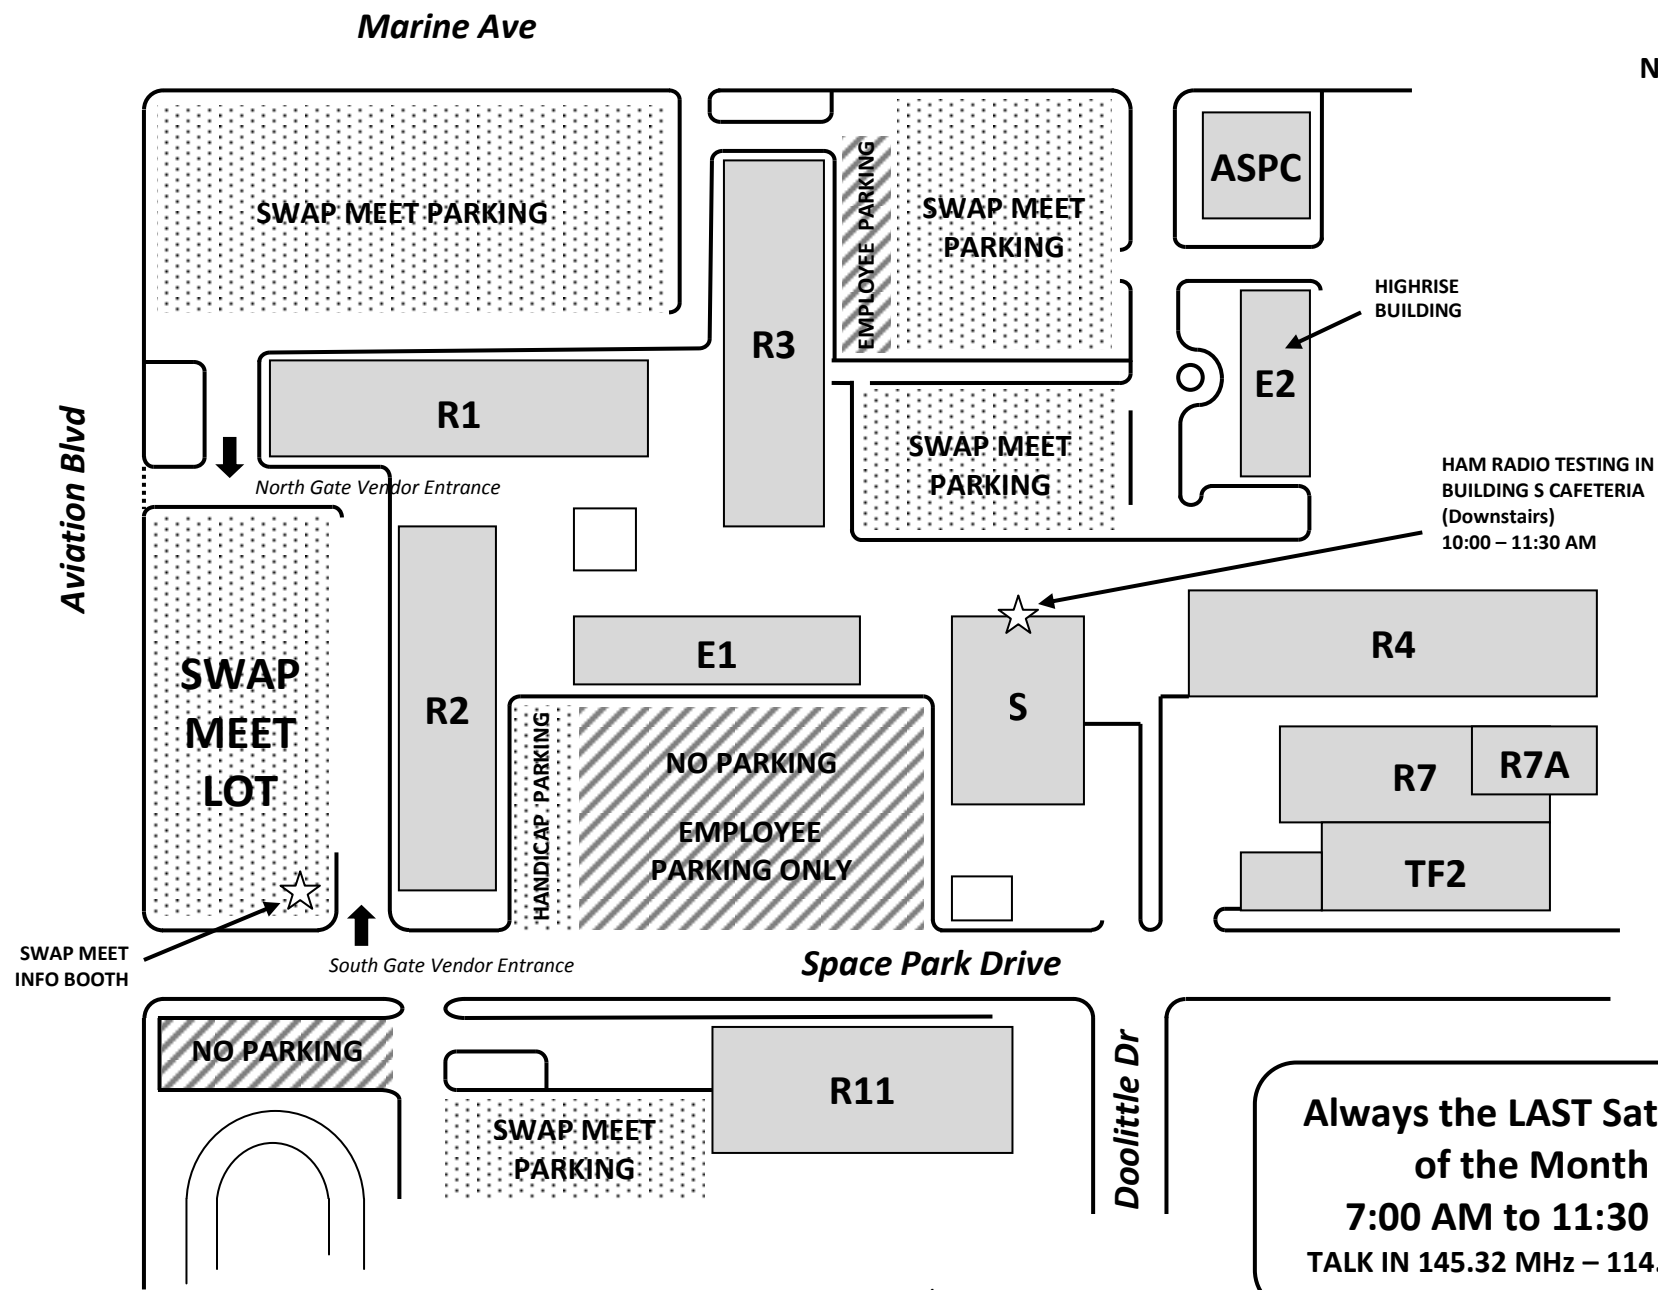

W6TRW AMATEUR RADIO SWAP MEET MAP

**Always the LAST Saturday
of the Month**
7:00 AM to 11:30 AM
TALK IN 145.32 MHz – 114.8 Hz PL

MAP NOT TO SCALE – Revised 10/2017