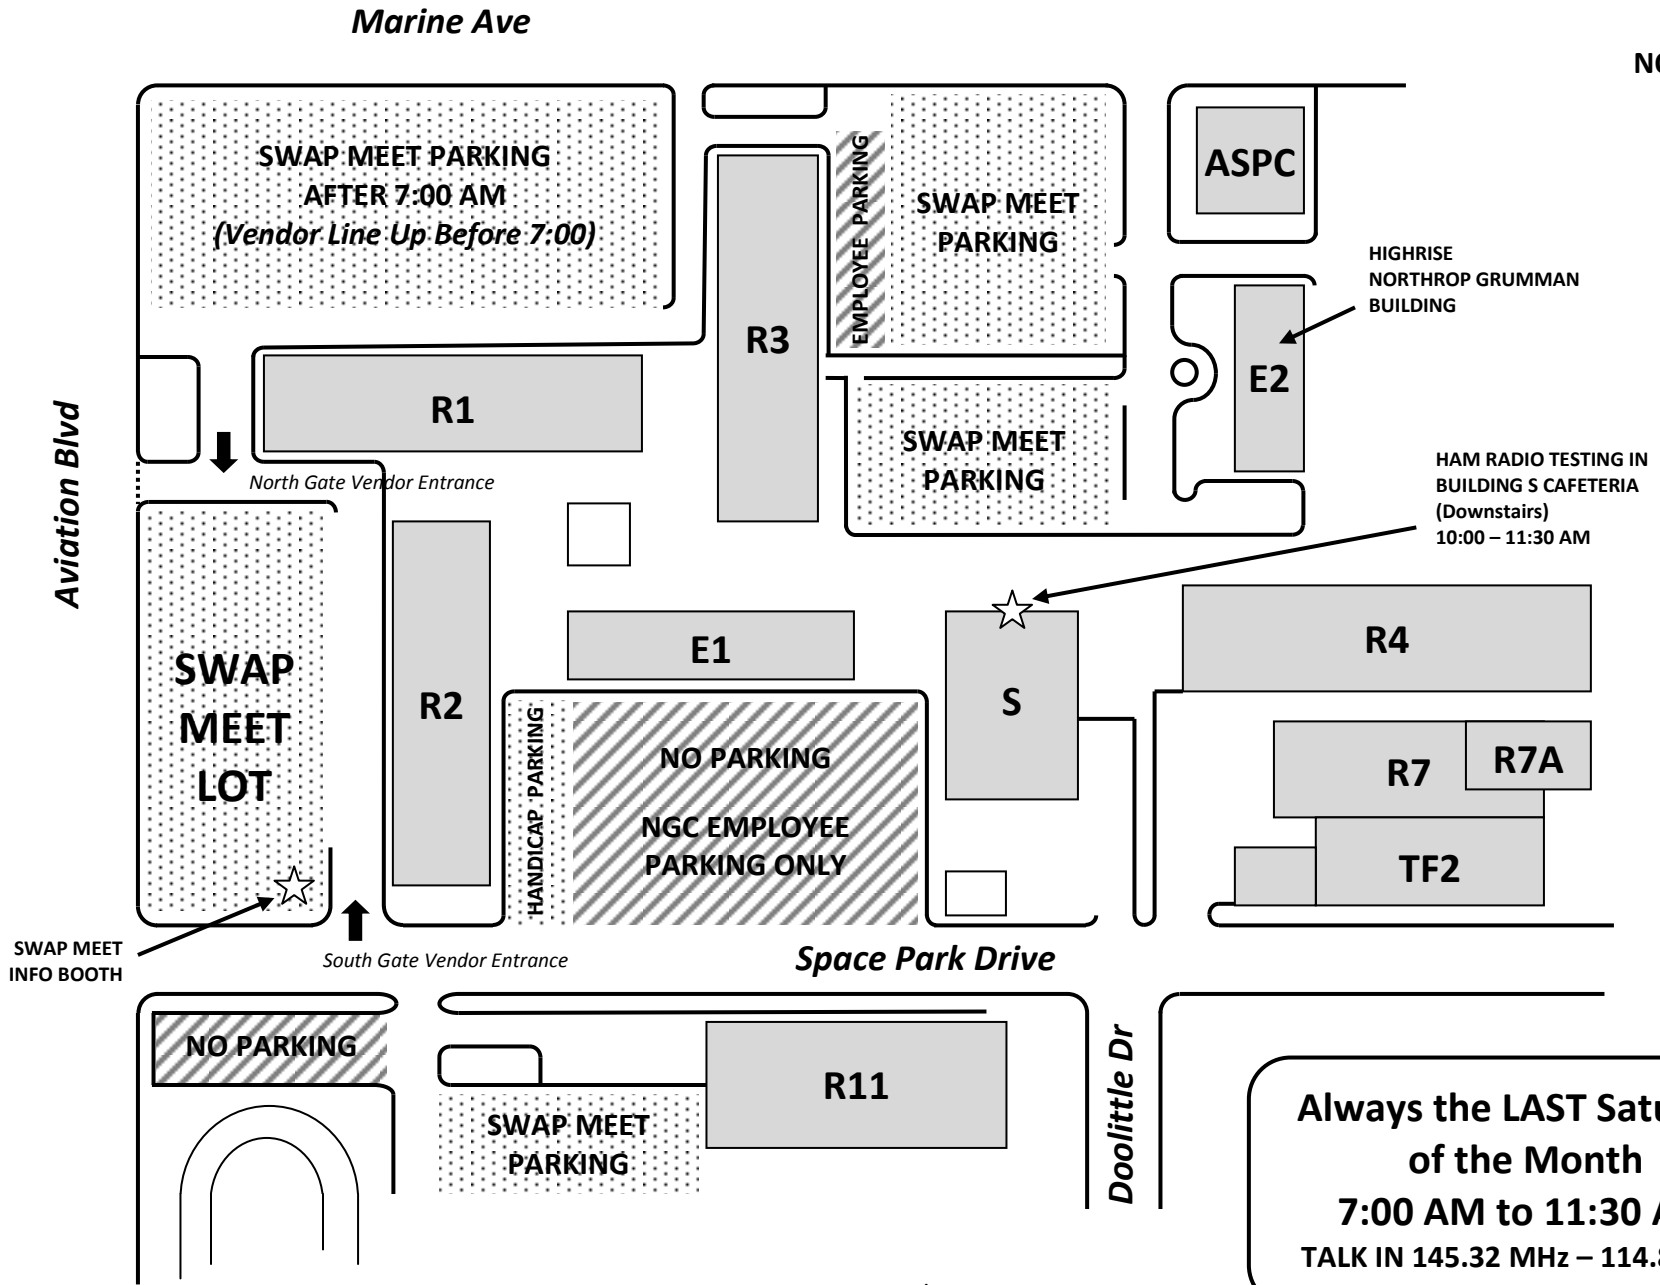

# W6TRW AMATEUR RADIO SWAP MEET MAP

MAP NOT TO SCALE - Revised 06/2010