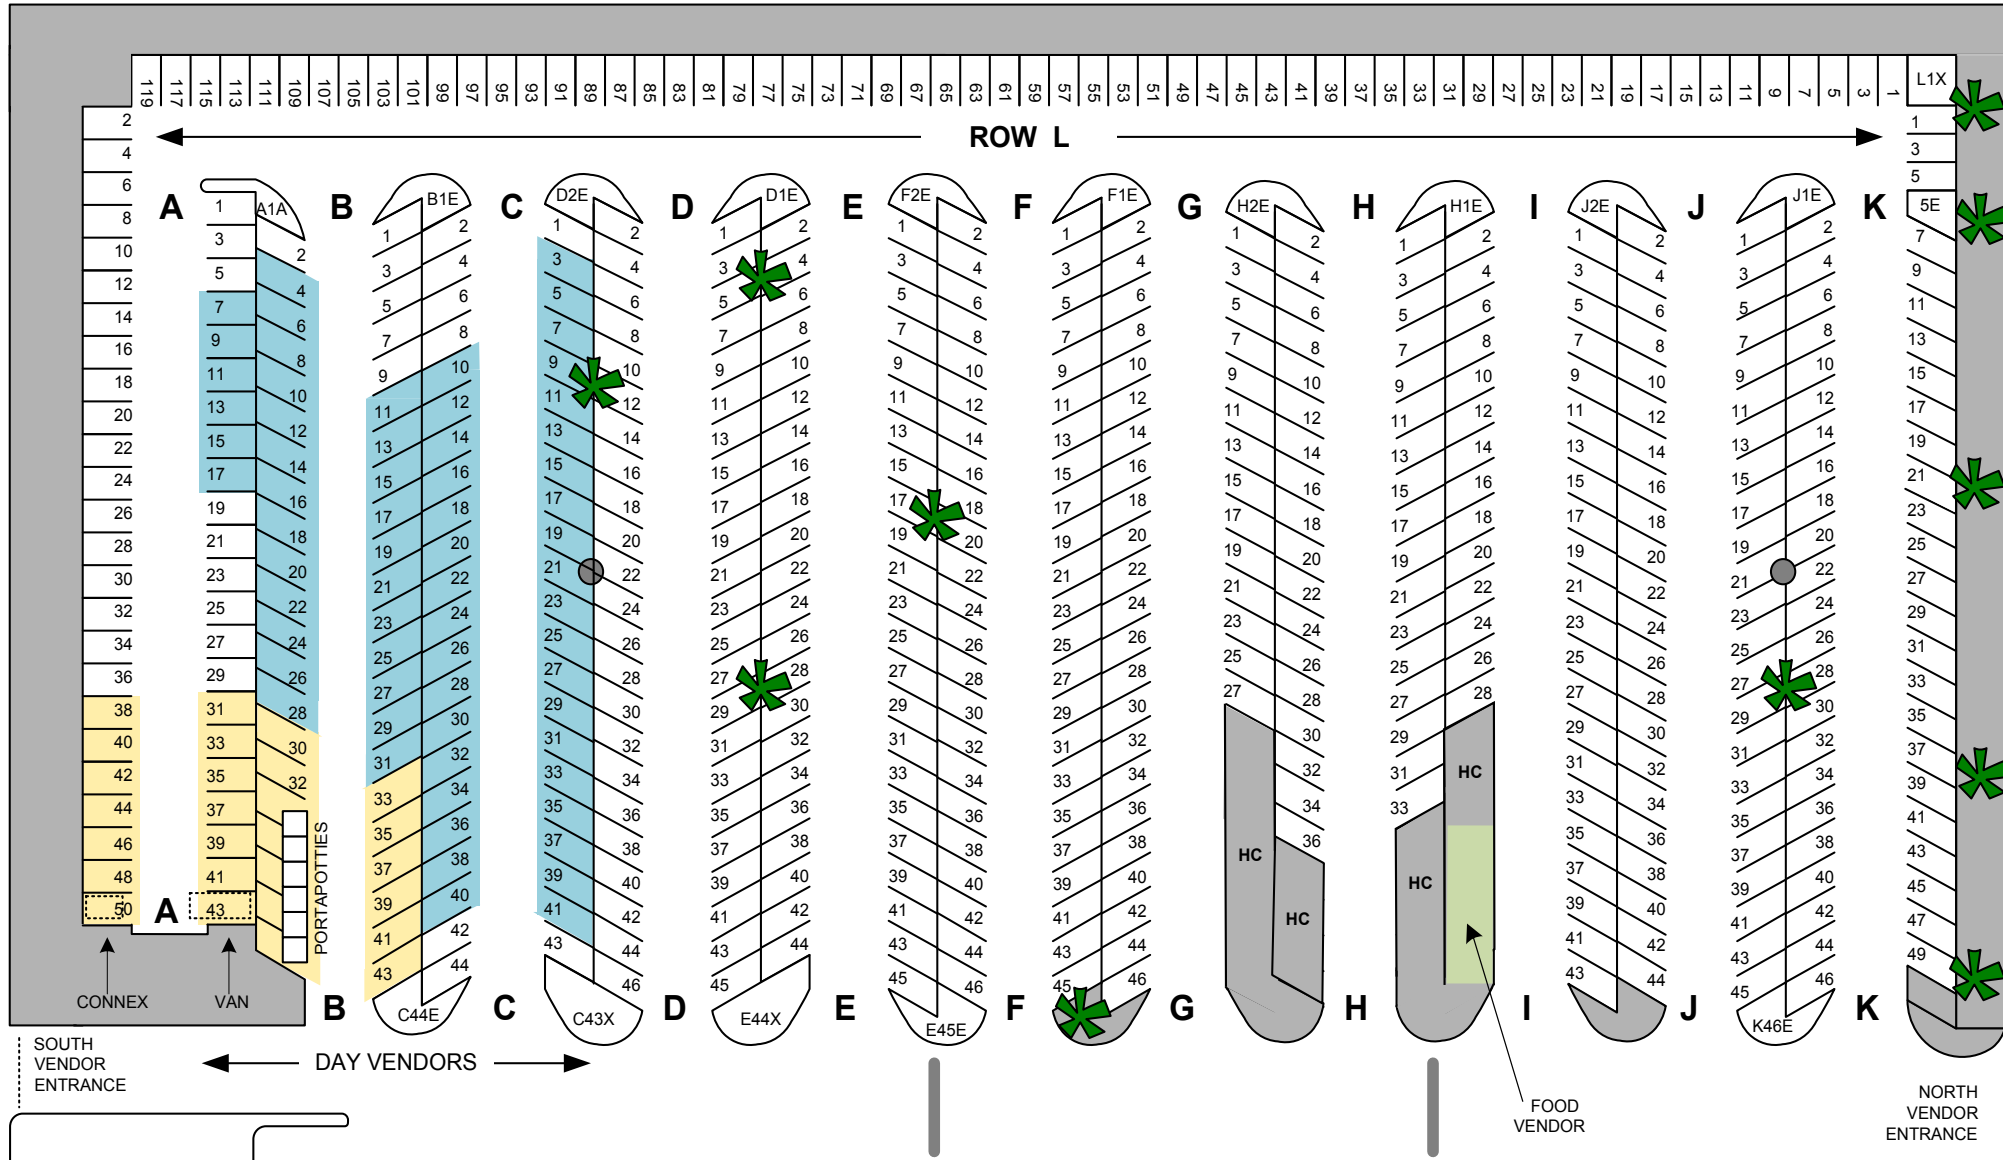

NORTH

AVIATION BLVD

NOTE: DRAWING NOT TO SCALE

SPACE PARK DRIVE

W6TRW SWAP MEET
VENDOR MAP

BUILDING R2

- DAY VENDORS
- AVAILABLE FOR SALE
- W6TRW - DO NOT SELL